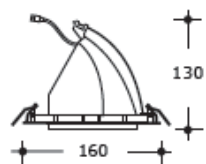

Espion 110 silber

Espion 110 argent

Art.No.	Watt	LQ Socket	Winkel	CHF brutto
EL3753.28.S	20/35/70W	HIT / G8.5	15°	108.00
EL3753.28.W	20/35/70W	HIT / G8.5	30°	108.00
EL3753.28.X	20/35/70W	HIT / G8.5	55°	108.00